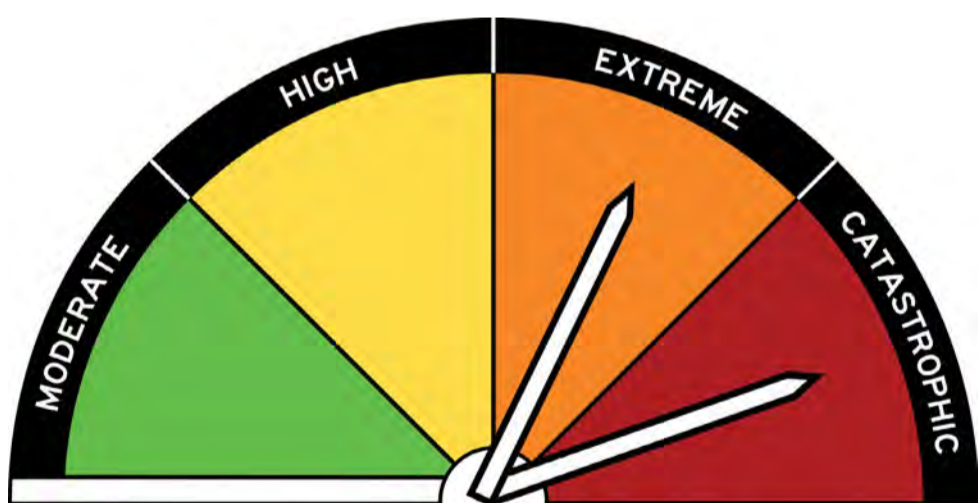

WATCH AND ACT

There is a heightened level of threat. Conditions are changing and you need to start taking action now to protect you and your family.

EMERGENCY WARNING

An Emergency Warning is the highest level of warning. You may be in danger and need to take action immediately. Any delay now puts your life at risk.

EXTREME

Take action now to protect your life and property.
Fires will spread quickly and be extremely dangerous.

CATASTROPHIC

For your survival, leave bush fire risk areas.
If a fire starts and takes hold, lives are likely to be lost.

FIRE

EXTREME

Take action now to protect your life and property.
Fires will spread quickly and be extremely dangerous.

CATASTROPHIC

For your survival,
leave bush fire risk areas.
If a fire starts and takes hold,
lives are likely to be lost.

FLOODING

WATCH AND ACT

There is a heightened level of threat.
Conditions are changing and you need
to start taking action now to protect
you and your family.

EMERGENCY WARNING

An Emergency Warning is the highest
level of warning. You may be in danger
and need to take action immediately.
Any delay now puts your life at risk.