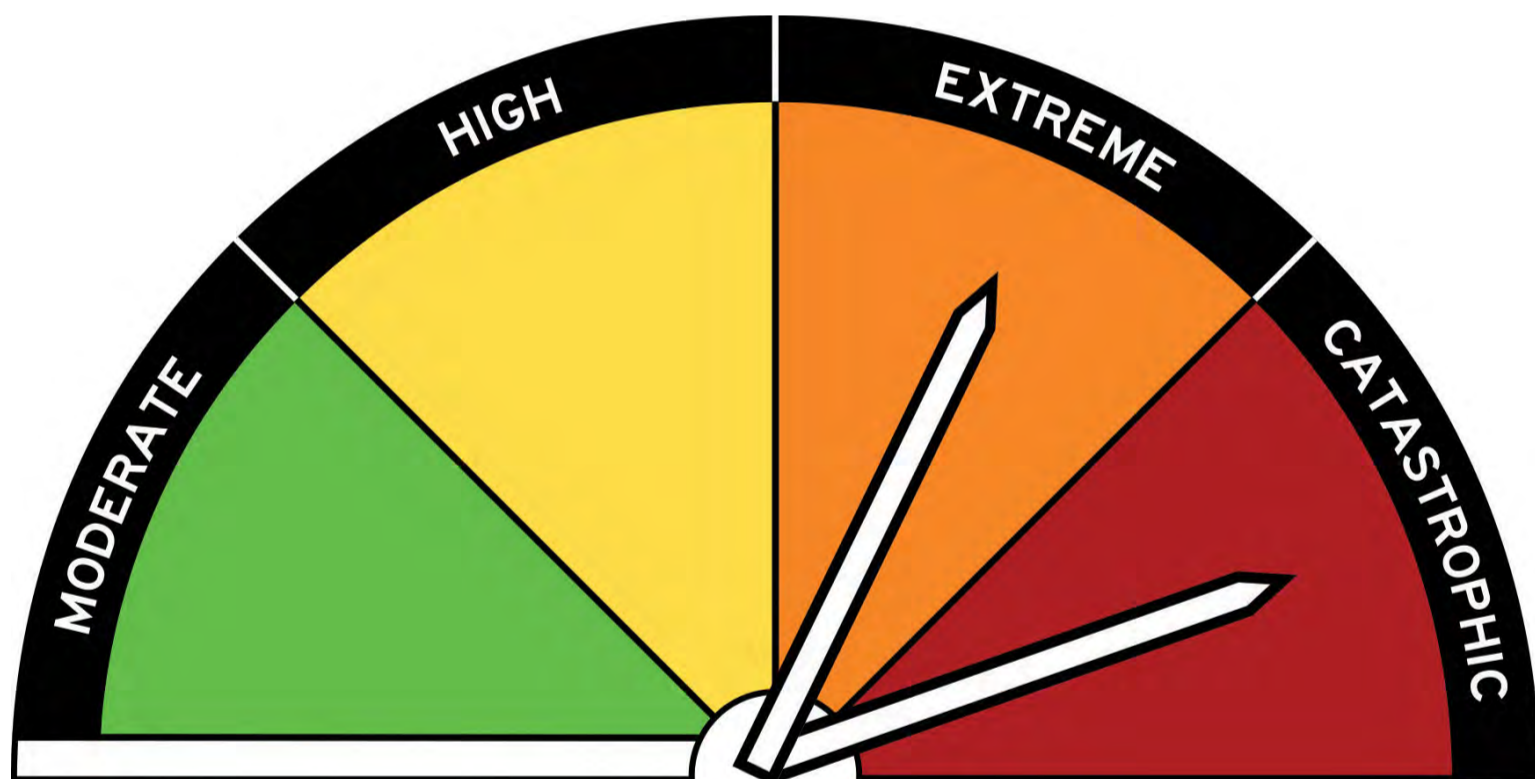

WATCH AND ACT

There is a heightened level of threat. Conditions are changing and you need to start taking action now to protect you and your family.

EMERGENCY WARNING

An Emergency Warning is the highest level of warning. You may be in danger and need to take action immediately. Any delay now puts your life at risk.

EXTREME

Take action now to protect your life and property.
Fires will spread quickly and be extremely dangerous.

CATASTROPHIC

For your survival, leave bush fire risk areas.
If a fire starts and takes hold, lives are likely to be lost.